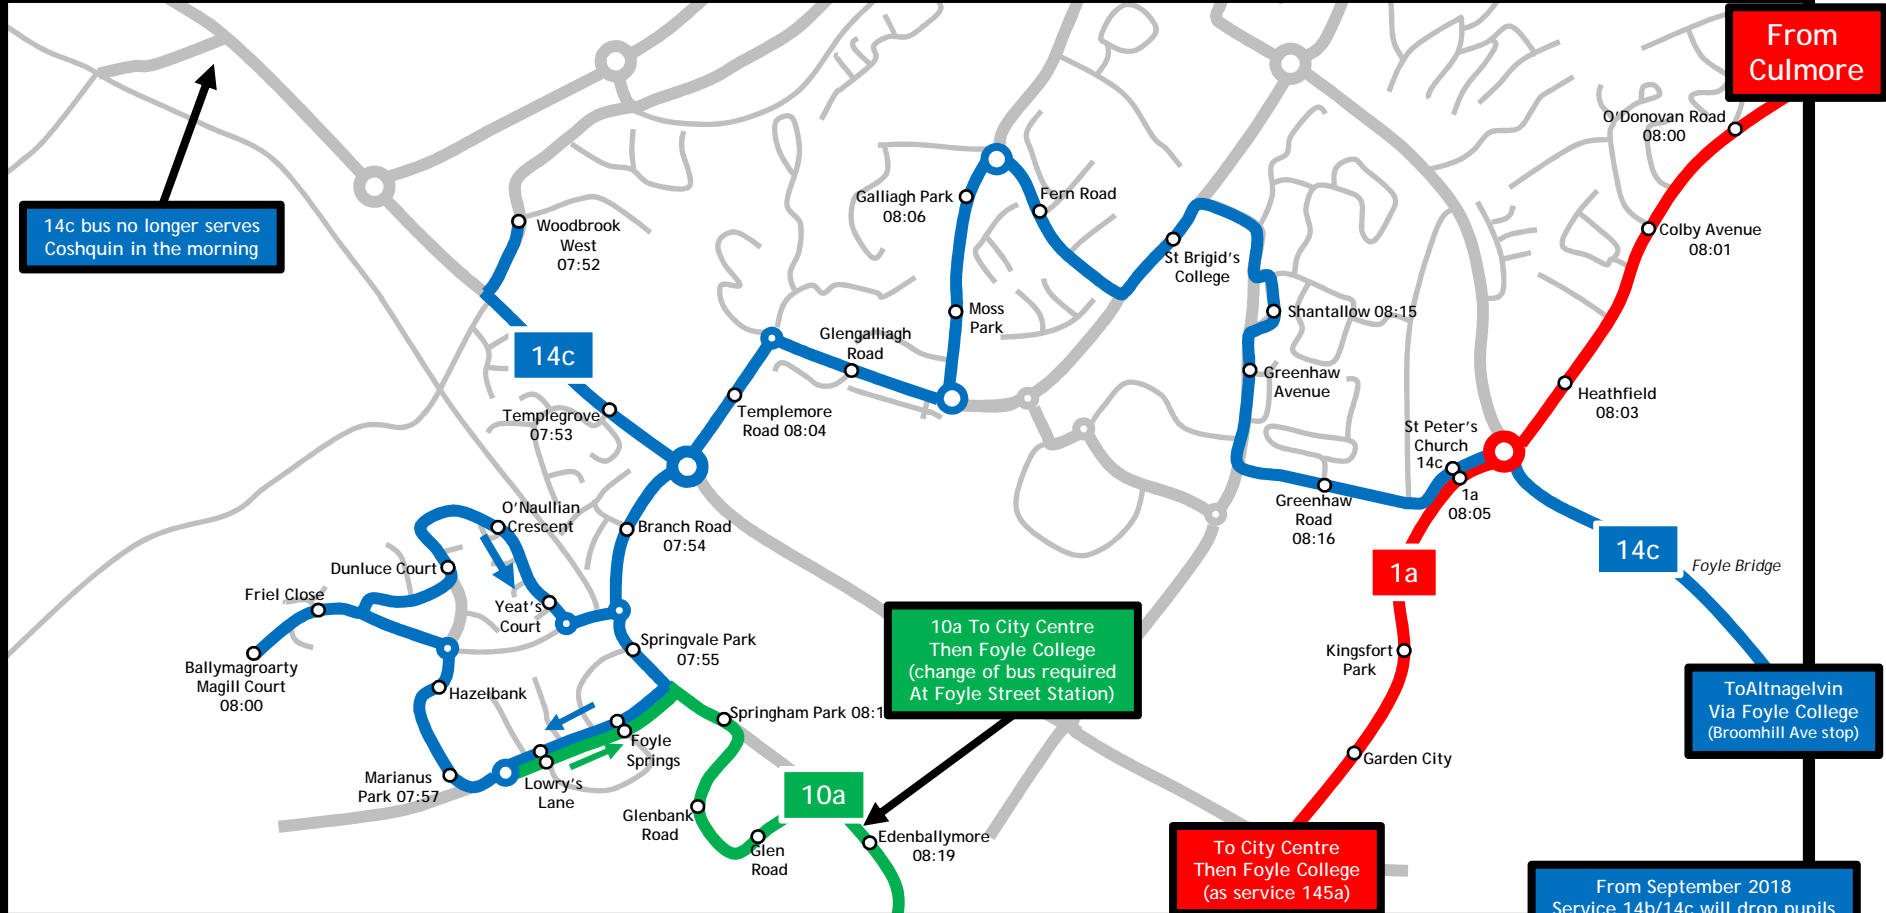

Foyle College - morning Foyle Metro services

From Ballymagroarty, Hazelbank, Galliagh, Shantallow & Culmore Point

■ 14c ■ Shantallow & Ballymagroarty

Woodbrook West, Buncrana Road, Branch Road, Foyle Springs, Hazelbank, Ballymagroarty, Templemore Road, Glengallagh Road, Moss Road, Fern Road, Bradley's Pass, Shantallow, Greenhaw Road, Foyle Bridge, Nelson Drive Estate, Broomhill Ave. Bus continues to Altnagelvin. Note this bus collects all passengers and pupils as required.

■ 1a ■ Culmore Point

Culmore Point, Culmore Road, Strand Road, Foyle Street Station. Bus then becomes service 145a to Eglinton and will operate into Foyle College Grounds on school days. Note this bus is a scheduled service and collects all passengers and pupils as required.