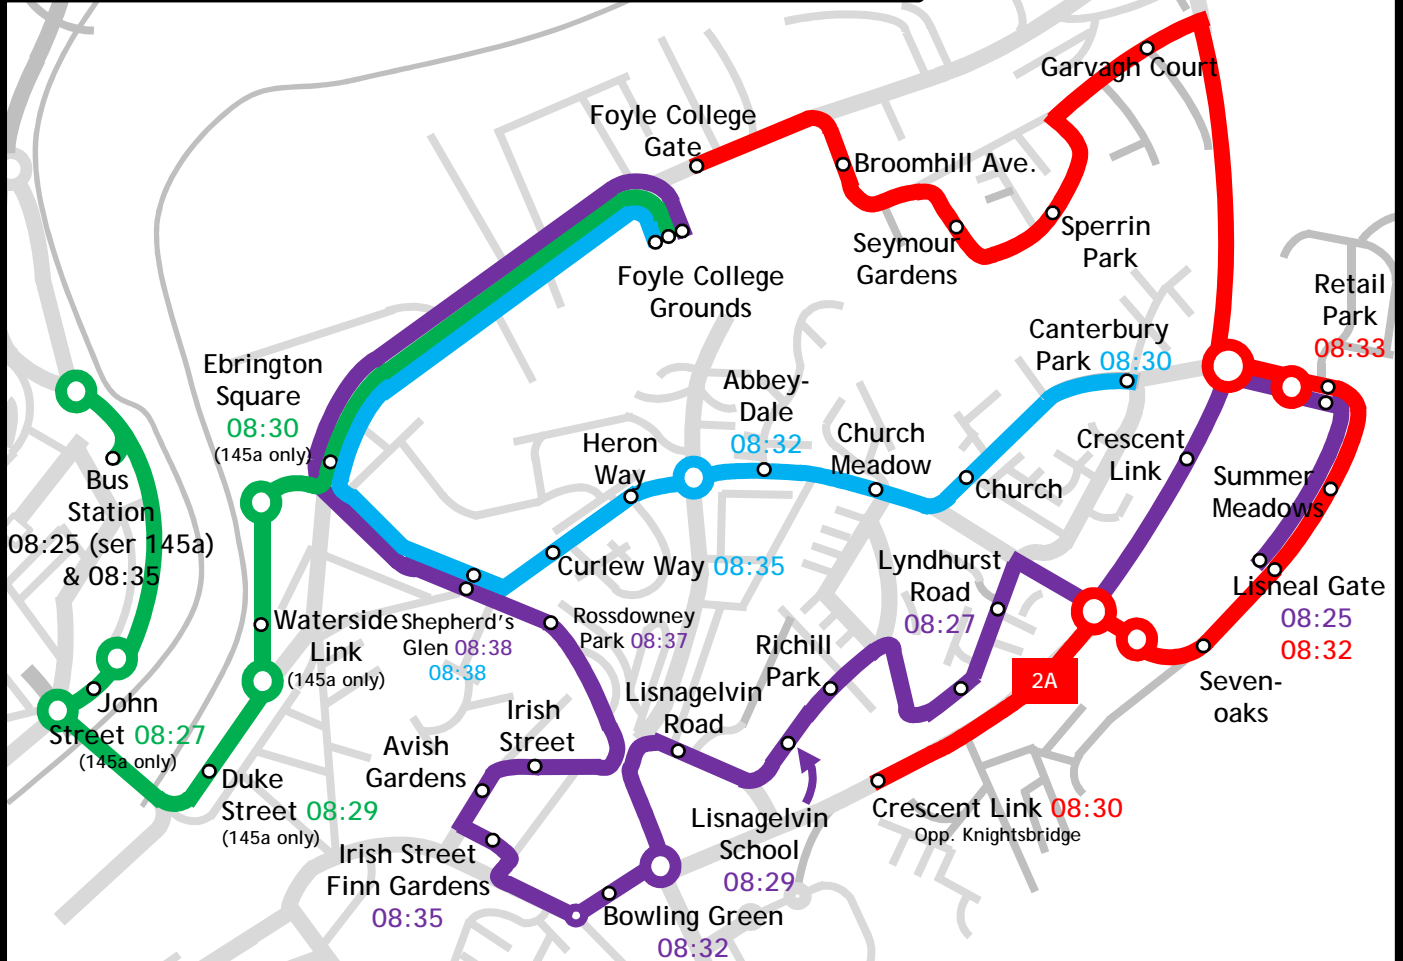

Foyle College Morning buses

From City Centre, Kilfennan,
Knightsbridge & Irish Street

— Kilfennan & Irish Street

Lisneal College Gate, Retail Park, Crescent Link, Lyndhurst Road, Landsdowne Road, Richill Park, Lisnagelvin Road, Crescent Link (Bowling Green) Irish Street, Finn Gardens, Irish Street, Glendermott Road, Limavady Road **Foyle College Grounds**

— Foyle Street Bus Station (Ulsterbus service 145a)

Bus Station, John Street, Craigavon Bridge, Duke Street, Limavady Road, **Foyle College Grounds THIS IS A SCHEDULED SERVICE TO EGLINTON VIA FOYLE COLLEGE GROUNDS**

— Kilfennan & Lincoln Court

Canterbury Park, Rosstowney Road (Lincoln Courts), Glendermott Road, Limavady Road **Foyle College Grounds**

— Knightsbridge & Summer Meadows- FOYLE METRO SERVICE 2A

Crescent Link (Knightsbridge (opposite Fire Station), Summer Meadows, Lisneal College Gate, Crescent Link Retail Park, Crescent Link, Nelson Drive Estate, Limavady Road, **Foyle College Gate.**

NOTE: This bus is a scheduled service, collecting all passengers en route