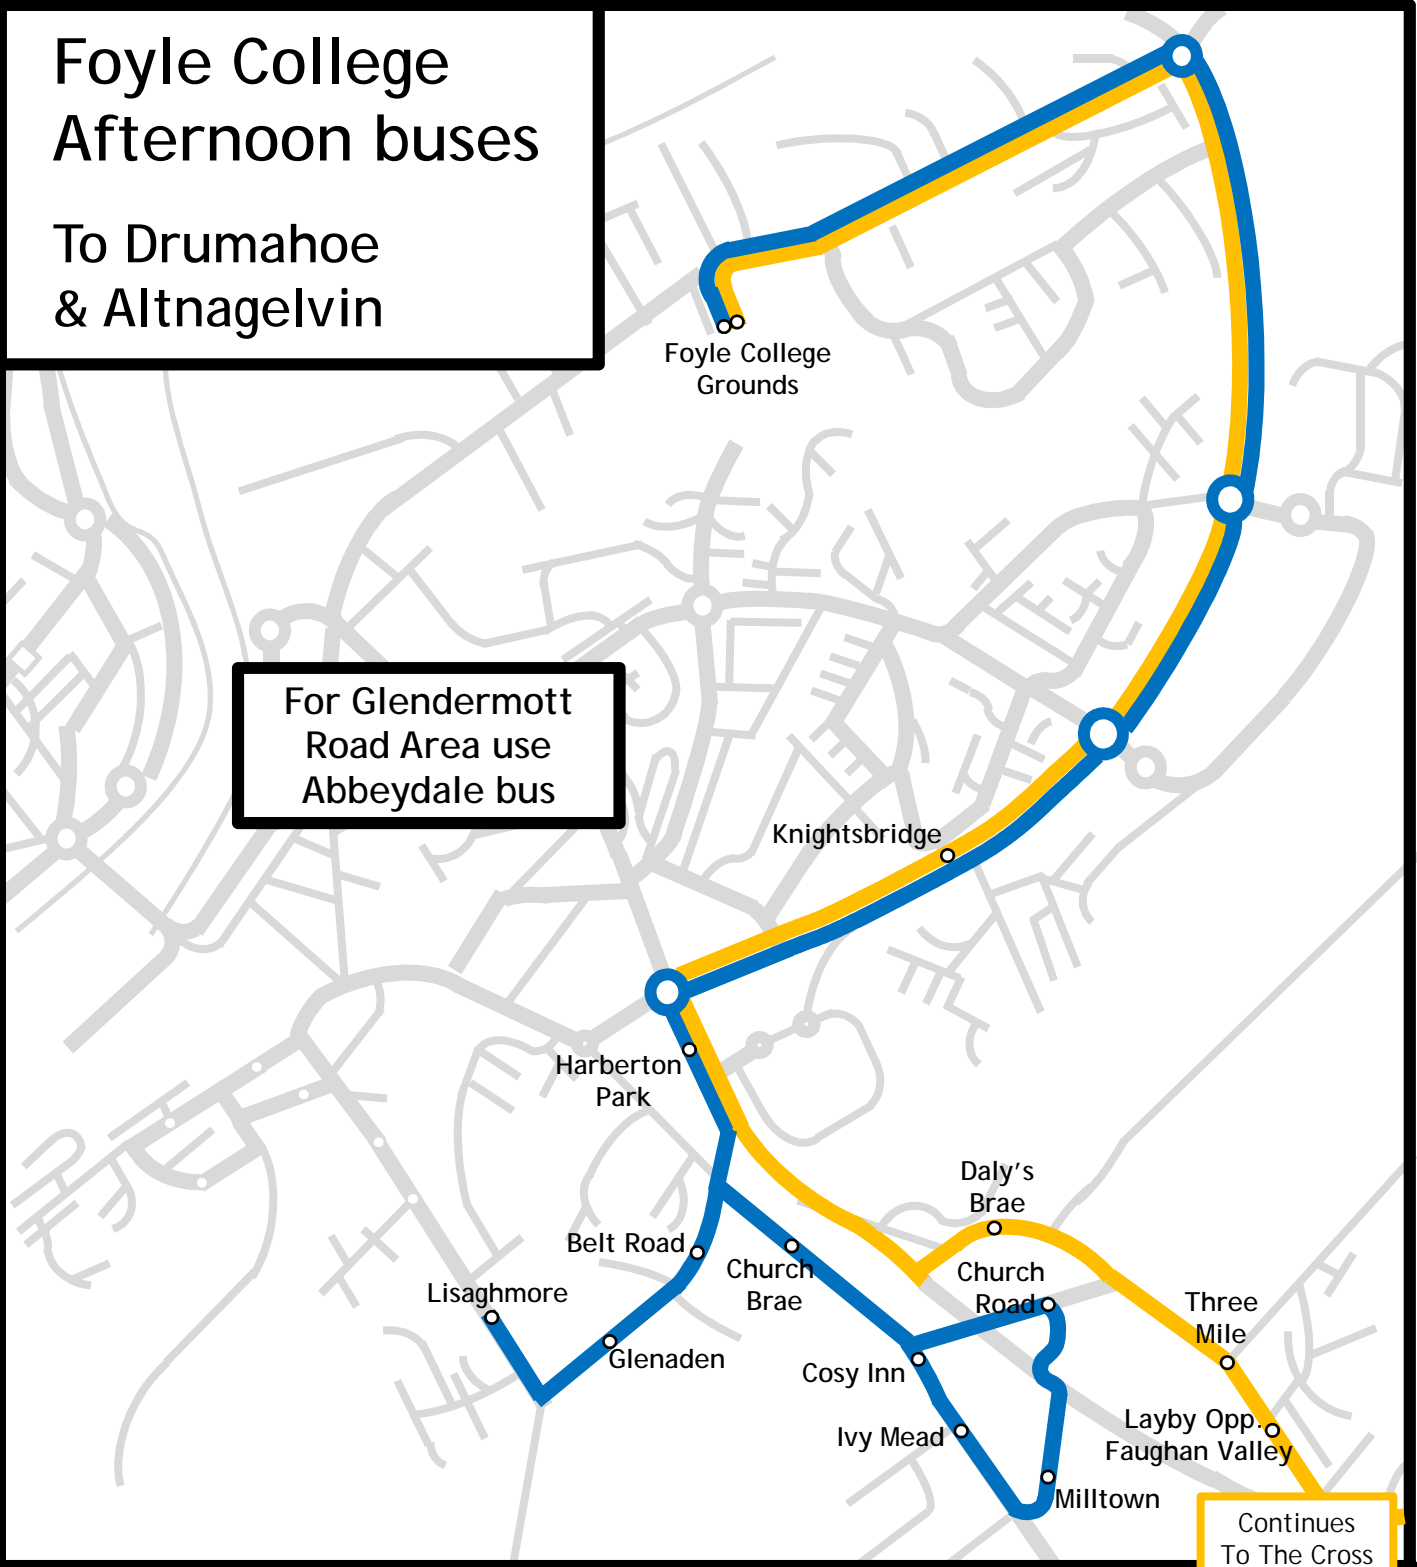

Foyle College Afternoon buses

To Drumahoe
& Altnagelvin

For Glendermott
Road Area use
Abbeydale bus

Drumahoe

Foyle College Grounds, Crescent Link, Knightsbridge, Glenshane Road, Drumahoe Road, Drumahoe Village, The Cross

Lisaghmore & Ivy Mead

Foyle College Grounds, Glendermott Road, Dungiven Road, Glenshane Road, Church Brae, Ivy Mead, Millbrook Park, Church Road (Tunnel), Church Brae, Belt Road, Lisaghmore. *This route has been revised slightly to remove an awkward turn from Church Road on to Church Brae.*

Not all stops are shown. Buses stop on request at or, where it is safe to do so, opposite any bus stop.