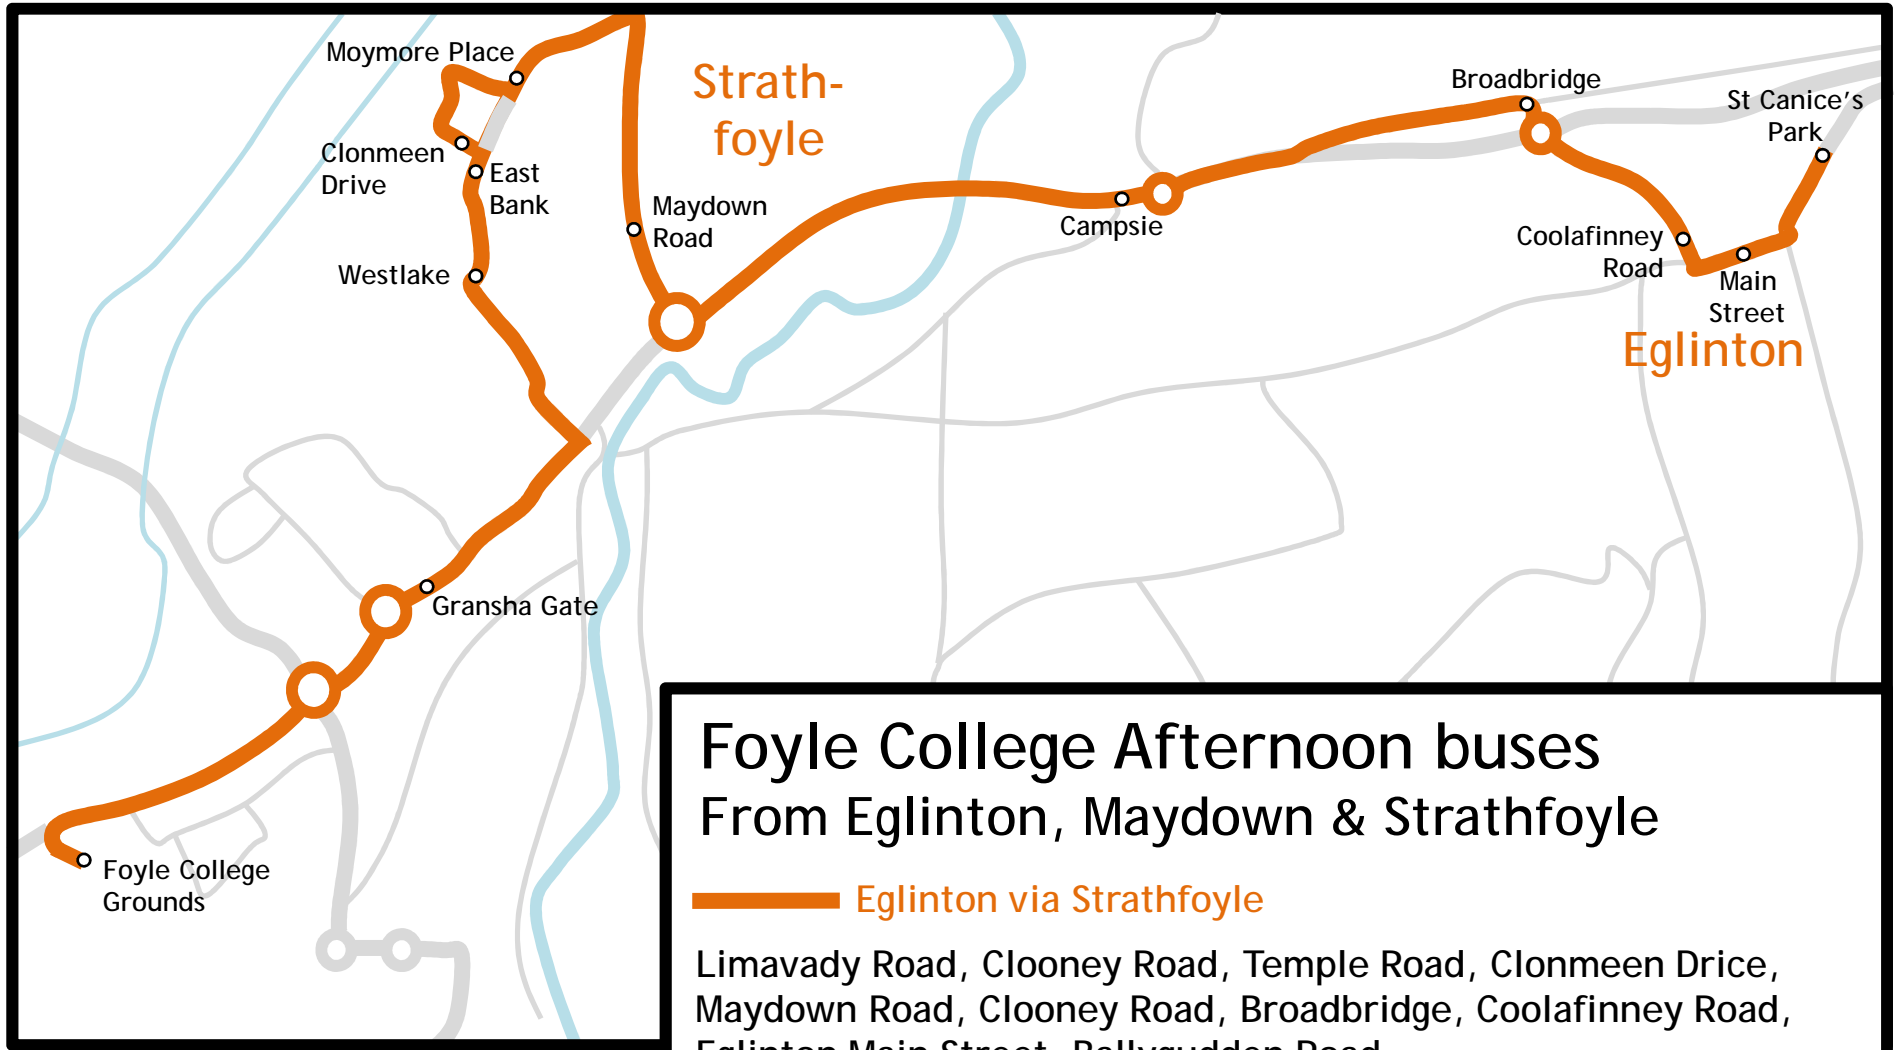

Foyle College Afternoon buses From Eglinton, Maydown & Strathfoyle

— Eglinton via Strathfoyle

Limavady Road, Clooney Road, Temple Road, Clonmeen Drive, Maydown Road, Clooney Road, Broadbridge, Coolafinney Road, Eglinton Main Street, Ballygudden Road