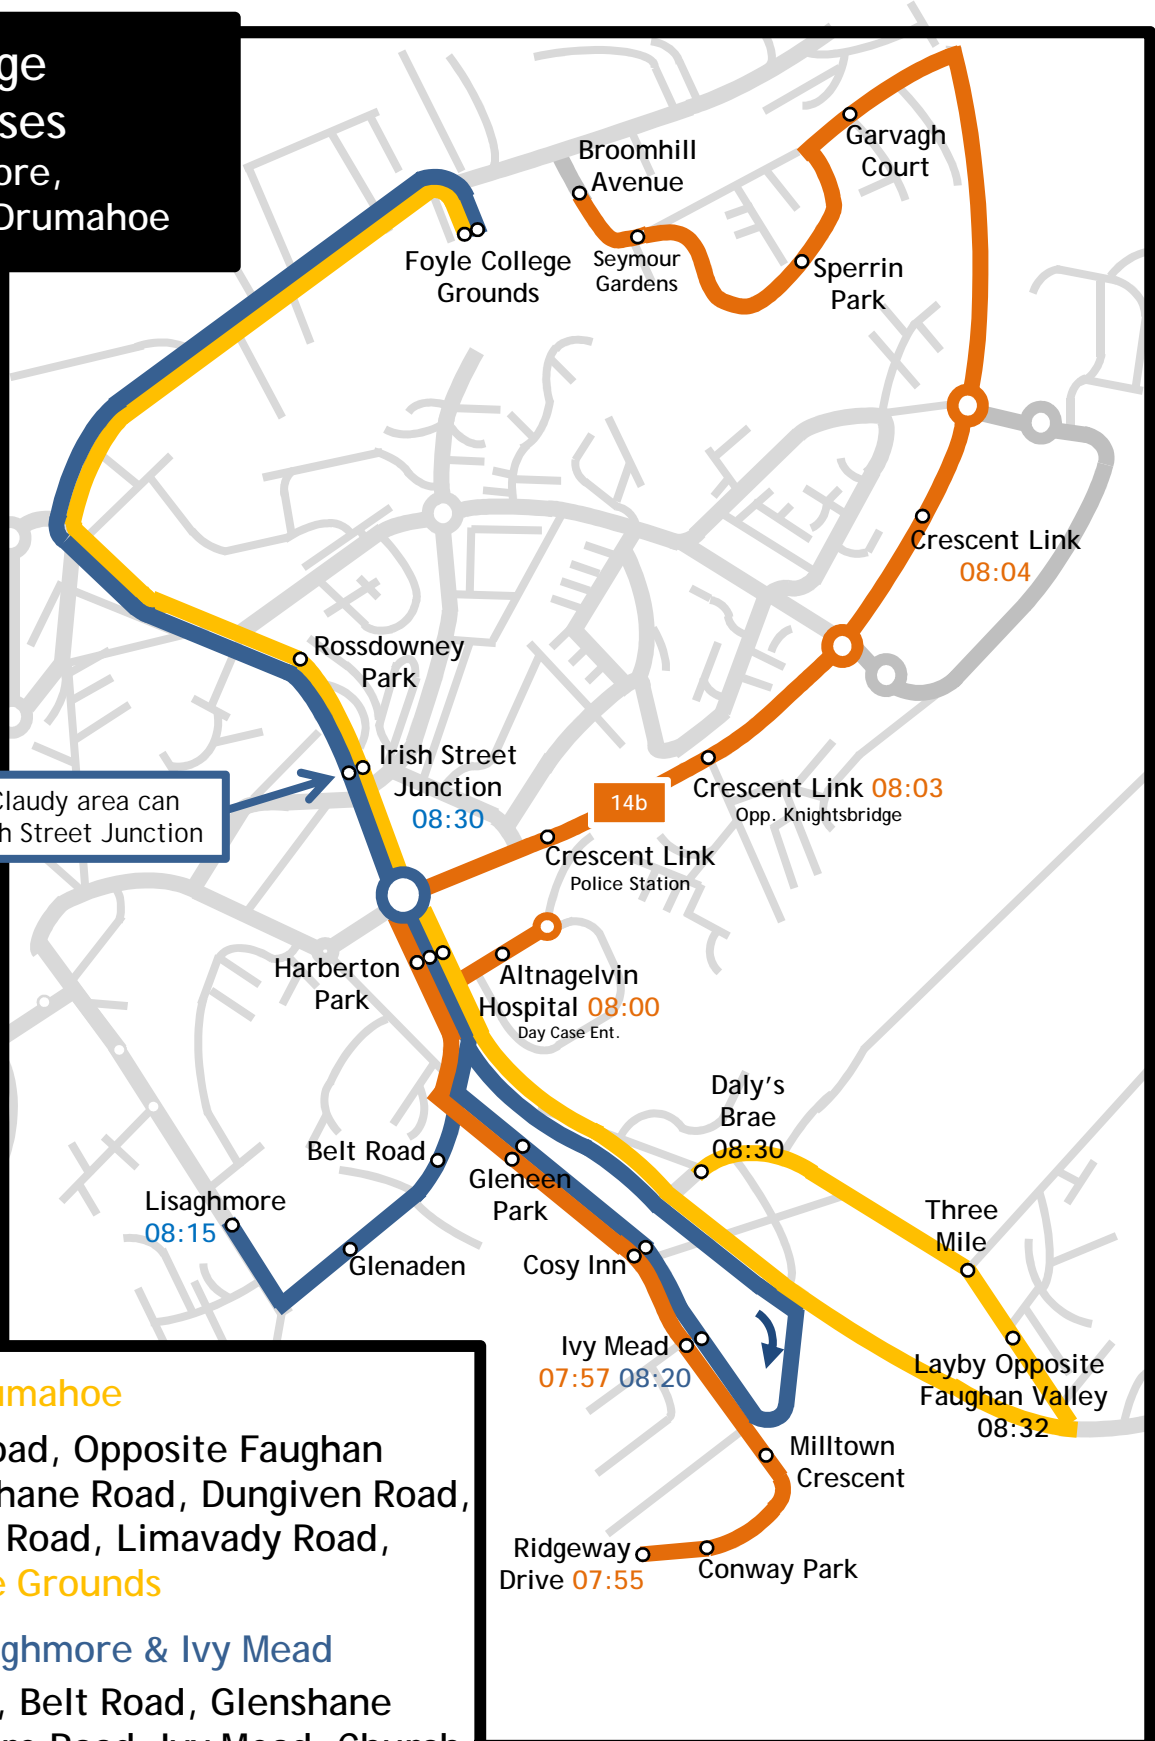

**Foyle College
Morning buses
From Lisaghmore,
Irish Street & Drumahoe**

Pupils from Claudy area can
Transfer at Irish Street Junction

Drumahoe
Drumahoe Road, Opposite Faughan Valley, Glenshane Road, Dungiven Road, Glendermott Road, Limavady Road, **Foyle College Grounds**

Lisaghmore & Ivy Mead
Trench Road, Belt Road, Glenshane Road, Ardmore Road, Ivy Mead, Church Brae, Crescent Link, Limavady Road, **Foyle College Grounds**

14b Curryneirin (operates mornings only)
Ridgeway Drive, Church Brae, Altnagelvin Hospital Grounds, Crescent Link, Nelson Drive Estate, Broomhill Avenue. This is a scheduled service collecting passengers and city school pupils along the route.